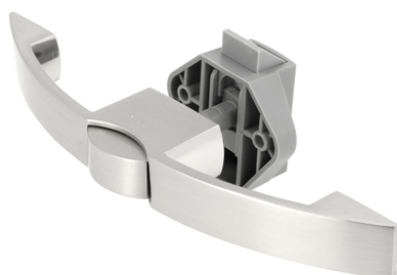

# PRODUCT SHEET

**Description:**

Slam Lock Handle "RV", 14-16mm, cc:128mm,SS-Look,Zamak Hand- le & Grey ABS Housing, Incl. Grey ABS Striker W/Spring, Tension

**Item number:**

14.03.072-0

Units	Box	Carton	HS Code	Barcode
Pcs.	10	100	8301300000	 5704866513012