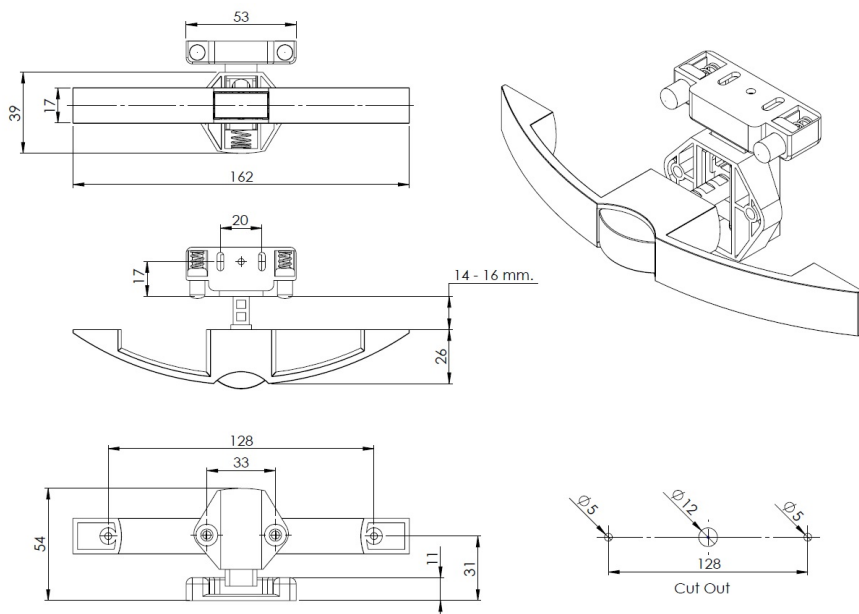

# PRODUCT SHEET

**Description:**

Slam Lock Handle "RV", 14-16mm, cc:128mm,SS-Look,Zamak Hand- le & Grey ABS Housing, Incl. Grey ABS Striker W/Spring, Tension

**Item number:**

14.03.072-0

Units	Box	Carton	HS Code	Barcode
Pcs.	10	100	8301300000	 5704866513012